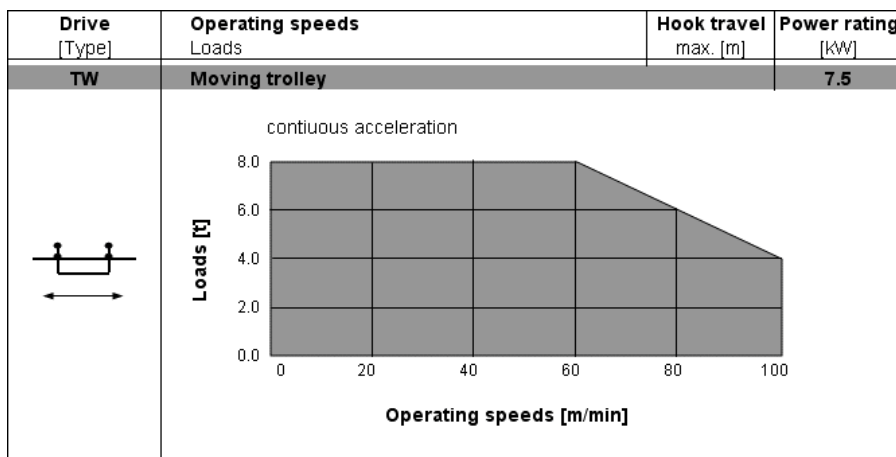

Wilbert TowerCranes GmbH

Crane type: WT 200 *e.tronic*

Description: Operating speeds

Hoisting

Trolley moving

Slewing