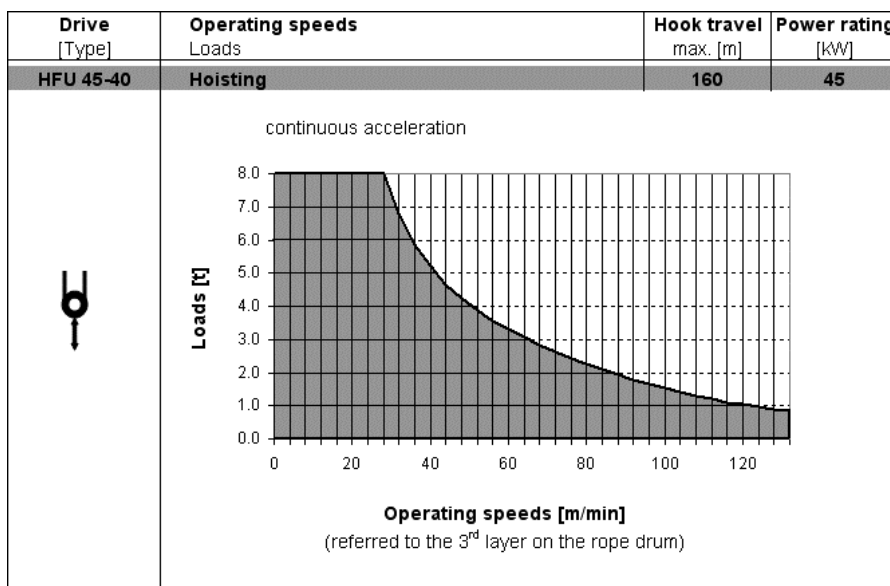

Wilbert TowerCranes GmbH

Crane type: WT 200 *e.tronic*

Description: Operating speeds

Hoisting

Trolley moving

Slewing